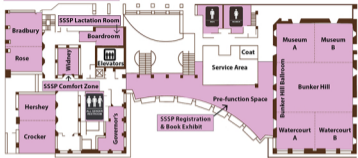

**The Omni Los Angeles Hotel
at California Plaza**
 251 South Olive Street
 Los Angeles, CA 90012
 (213) 617-3300
www.omnihotels.com/hotels/los-angeles-california-plaza

**Complimentary Wi-Fi
Access**

**Complimentary Wi-Fi
will be available in the
SSSP meeting by using
the case sensitive
credentials below.**

**Network: SSSP 2022
Annual Meeting**

Password: SSSP2022

Second Floor Conference

Third Floor Conference