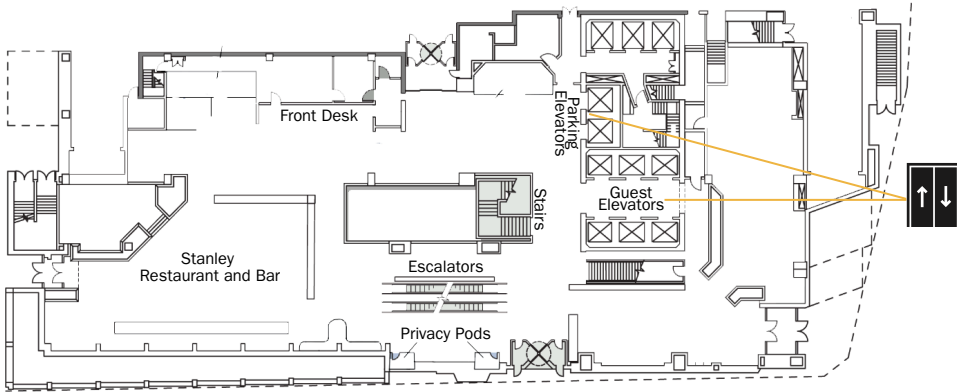

**Lobby Level**

**Complimentary Wi-Fi will be available in the SSSP meeting space by using these case sensitive credentials:**

- **Network:** Sheraton\_CONFERENCE
- **Password:** SSSP2024

**Level A**

**Level 2**

**Level 3**

**Level 4**

**\*From the guest elevators, attendees can access the meeting space on Level 2-Level 4. If attendees are hotel guests and want to access meeting space on Level A via the elevator, they must take a guest elevator down to the Lobby Level and then take the parking elevator to Level A. In addition to using the elevators, you can gain access to the meeting space via the escalators and stairs.**