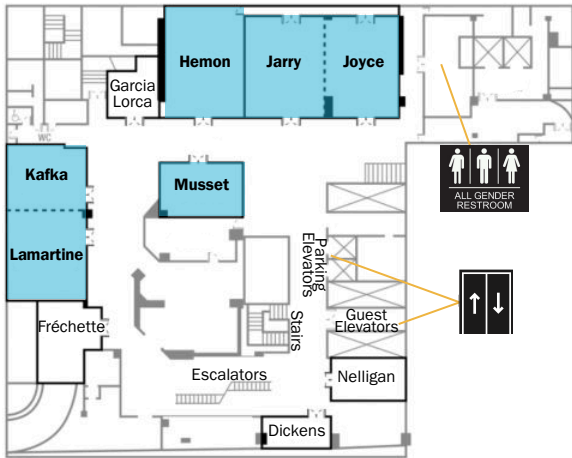

**Lobby Level**

**Complimentary Wi-Fi will be available in the SSSP meeting space by using these case sensitive credentials:**

- **Network:** Sheraton\_CONFERENCE
- **Password:** SSSP2024

**Level A**

**Level 2**

**Level 3**

**Level 4**

**\*From the guest elevators, attendees can access the meeting space on Level 2-Level 4. If attendees are hotel guests and want to access meeting space on Level A via the elevator, they must take a guest elevator down to the Lobby Level and then take the parking elevator to Level A. In addition to using the elevators, you can gain access to the meeting space via the escalators and stairs.**