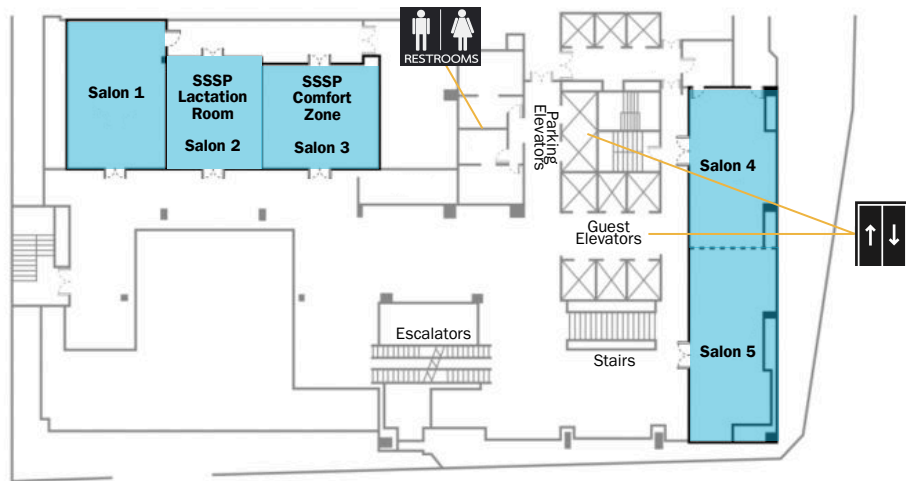

**Lobby Level**

**Complimentary Wi-Fi will be available in the SSSP meeting space by using these case sensitive credentials:**

- **Network:** Sheraton\_CONFERENCE
- **Password:** SSSP2024

**Level A**

**Level 2**

**Level 3**

**Level 4**

**\*From the guest elevators, attendees can access the meeting space on Level 2-Level 4. If attendees are hotel guests and want to access meeting space on Level A via the elevator, they must take a guest elevator down to the Lobby Level and then take the parking elevator to Level A. In addition to using the elevators, you can gain access to the meeting space via the escalators and stairs.**