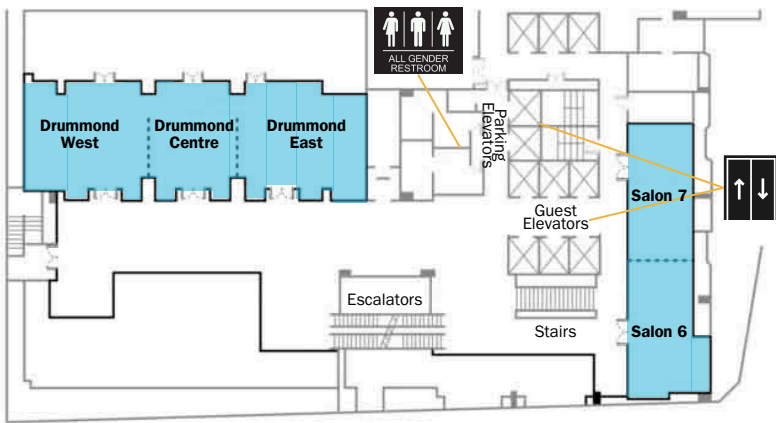

**Lobby Level**

**Complimentary Wi-Fi will be available in the SSSP meeting space by using these case sensitive credentials:**

- **Network:** Sheraton\_CONFERENCE
- **Password:** SSSP2024

**Level A**

**Level 2**

**Level 3**

**Level 4**

**\*From the guest elevators, attendees can access the meeting space on Level 2-Level 4. If attendees are hotel guests and want to access meeting space on Level A via the elevator, they must take a guest elevator down to the Lobby Level and then take the parking elevator to Level A. In addition to using the elevators, you can gain access to the meeting space via the escalators and stairs.**