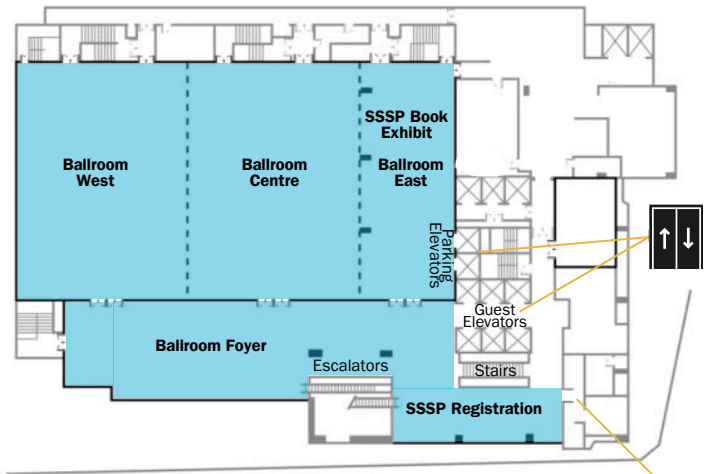

**Lobby Level**

**Complimentary Wi-Fi will be available in the SSSP meeting space by using these case sensitive credentials:**

- **Network:** Sheraton\_CONFERENCE
- **Password:** SSSP2024

**Level A**

**Level 2**

**Level 3**

**Level 4**

**\*From the guest elevators, attendees can access the meeting space on Level 2-Level 4. If attendees are hotel guests and want to access meeting space on Level A via the elevator, they must take a guest elevator down to the Lobby Level and then take the parking elevator to Level A. In addition to using the elevators, you can gain access to the meeting space via the escalators and stairs.**