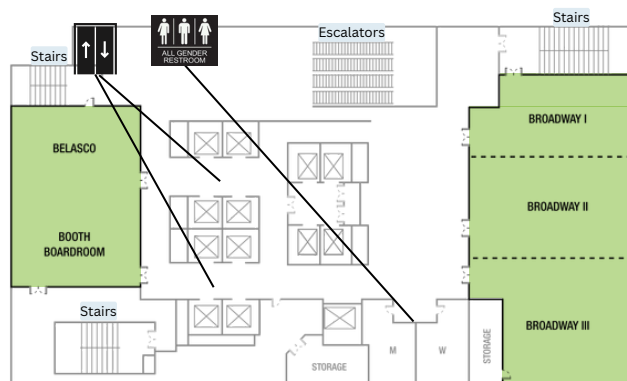

## Lobby-Level Restaurants

Foundry Kitchen (Breakfast Only)  
Foundry Bar\*\*

\*\*The Student Social Hour is in a private section of the Foundry Bar.

### Lobby Level

2nd FLOOR

3rd FLOOR

4th FLOOR

5th FLOOR

8th FLOOR

9th FLOOR

\*The restrooms marked all-gender above are available as follows: 2nd floor Thursday and Friday; 3rd floor Saturday and Sunday; 5th floor Saturday; 9th floor Thursday-Sunday. Men's restrooms and women's restrooms are located on the 4th and 8th floors.