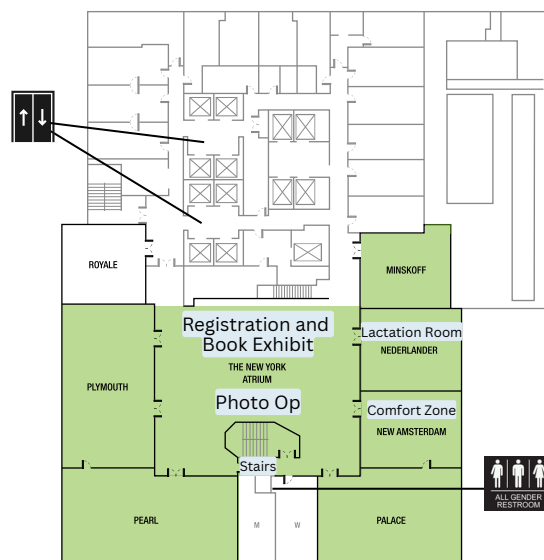

## Lobby-Level Restaurants

Foundry Kitchen (Breakfast Only)  
Foundry Bar\*\*

\*\*The Student Social Hour is in a private section of the Foundry Bar.

### Lobby Level

2nd FLOOR

3rd FLOOR

4th FLOOR

5th FLOOR

8th FLOOR

9th FLOOR

\*The restrooms marked all-gender above are available as follows: 2nd floor Thursday and Friday; 3rd floor Saturday and Sunday; 5th floor Saturday; 9th floor Thursday-Sunday. Men's restrooms and women's restrooms are located on the 4th and 8th floors.