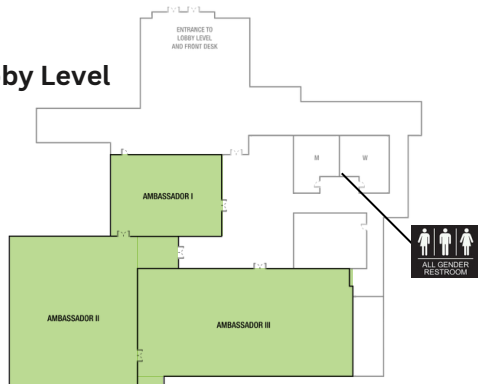

## Map Key

## Lobby-Level Restaurants

Foundry Kitchen (Breakfast Only)  
Foundry Bar\*\*

\*\*The Student Social Hour is in a private section of the Foundry Bar.

### Lobby Level

2nd FLOOR

3rd FLOOR

4th FLOOR

5th FLOOR

8th FLOOR

9th FLOOR

\*The restrooms marked all-gender above are available as follows: 2nd floor Thursday and Friday; 3rd floor Saturday and Sunday; 5th floor Saturday; 9th floor Thursday-Sunday. Men's restrooms and women's restrooms are located on the 4th and 8th floors.